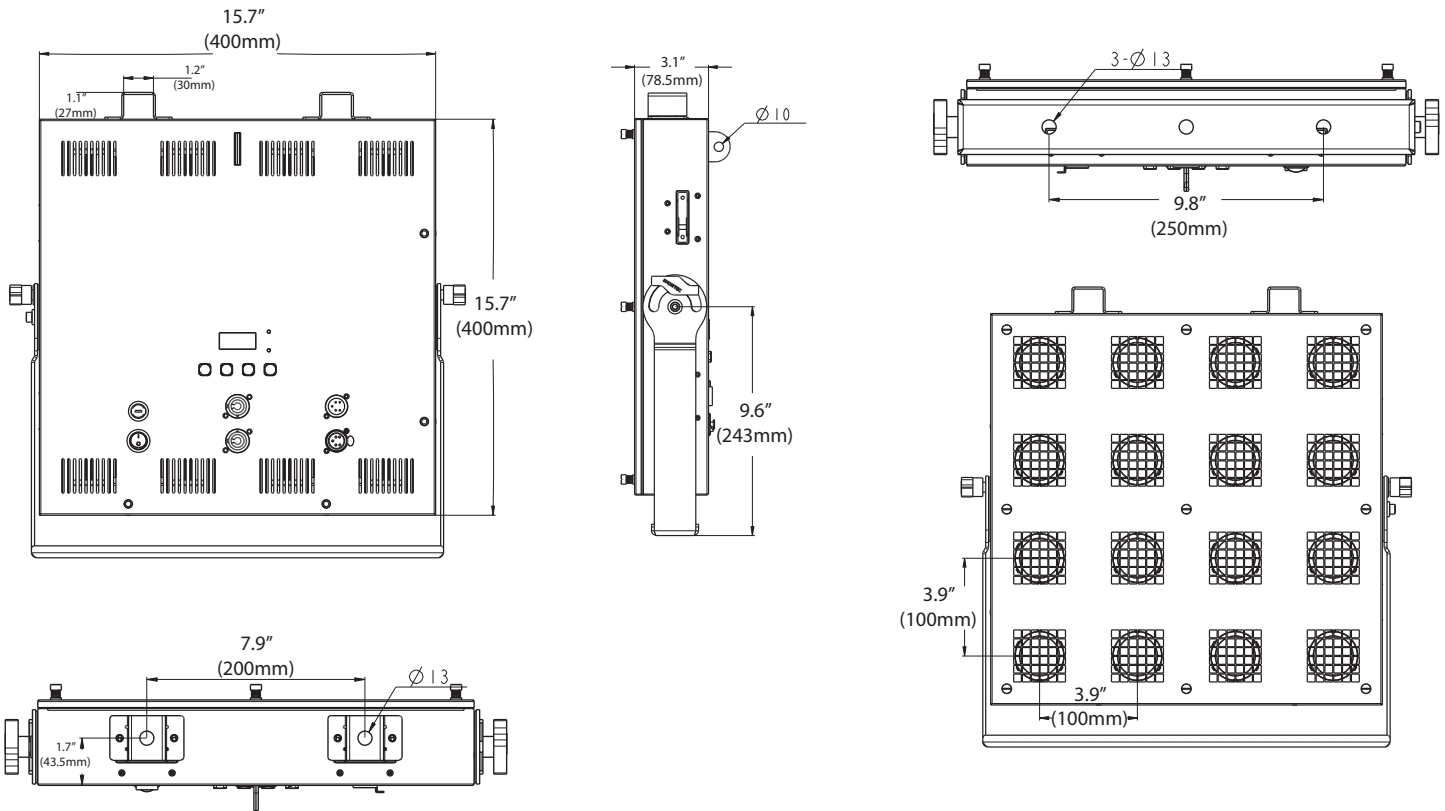

LUMINA MATRIX™

sku# LUM013

Dimensional Drawings

Specifications subject to change without any prior written notice.

Elation Professional USA | 6122 S. Eastern Ave. | Los Angeles, CA. 90040
323-582-3322 | 323-832-9142 fax | www.elationlighting.com | info@elationlighting.com